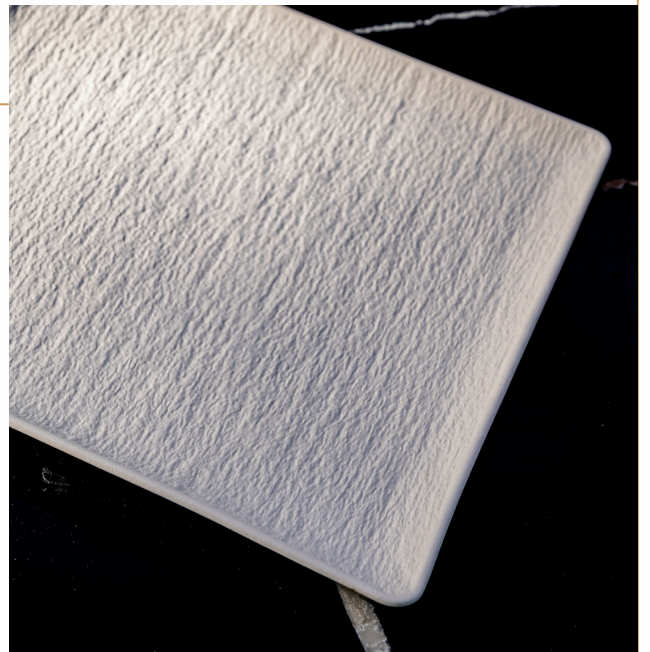

MATTE WHITE SQUARE PLATE

\$2

Ideal for serving the main course.

Material: Textured ceramic with a matte finish.

Dimensions: 10.5"

Available Colors: White

MATTE WHITE SQUARE PLATE

\$2

Ideal for serving the main course.

Material: Textured ceramic with a matte finish.

Dimensions: 12.25"

Available Colors: White

MATTE WHITE BOWL

\$2

Ideal for serving soups, salads and appetizers.

Material: Ceramic with a matte finish.