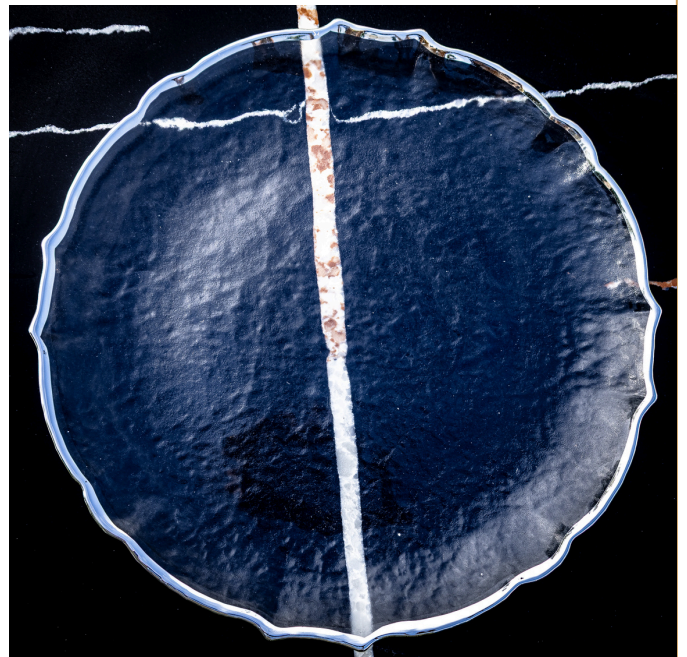

 Silver Trim

CHARGER PLATE-BEADED TRIM

\$4

These elegant plates help to frame your dinnerware while enhancing the overall aesthetic and provide a sophisticated backdrop.

Material: Glass.

Dimensions: 13"

DINNERWARE

MATTE WHITE SQUARE PLATE

\$2

Ideal for serving the main course.

Material: Textured ceramic with a matte finish.

Dimensions: 10.5"

Available Colors: White

MATTE WHITE SQUARE PLATE

\$2

Dimensions: 8"

Available Colors: White

MATTE WHITE DEEP PLATE

\$2

Ideal for serving soups, appetizers and side dishes.

Material: Ceramic with a matte finish.

Dimensions: 7.5"

Available Colors: White