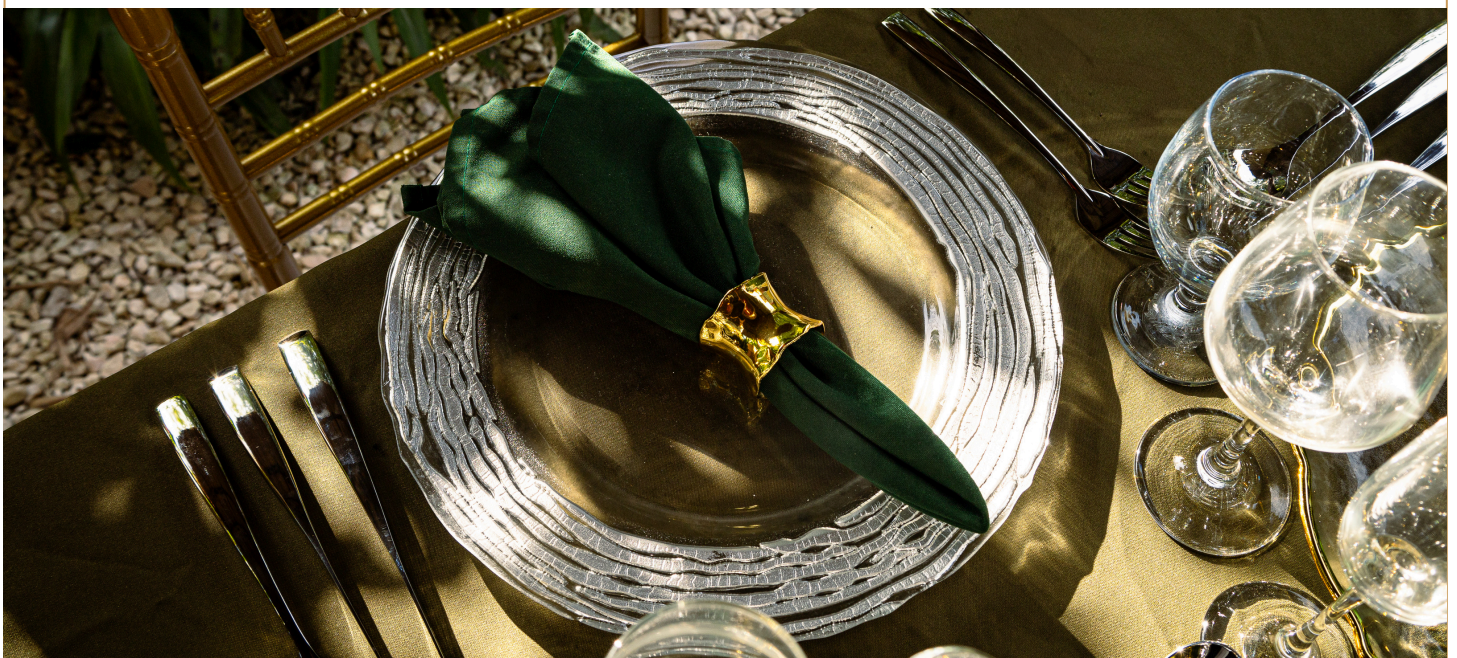

 Silver Trim

CHARGER PLATE-BEADED TRIM

\$4

These elegant plates help to frame your dinnerware while enhancing the overall aesthetic and provide a sophisticated backdrop.

Material: Glass.

Dimensions: 13"

DINNERWARE