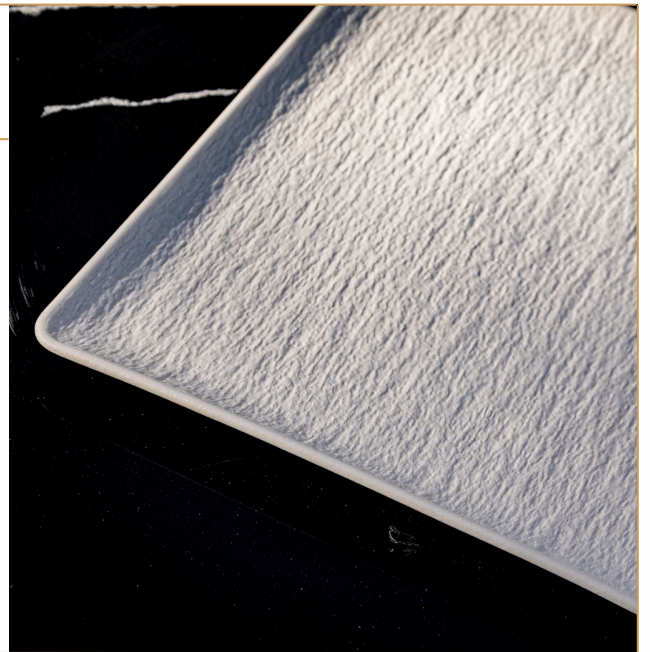

 Silver Trim

CHARGER PLATE-BEADED TRIM

\$4

These elegant plates help to frame your dinnerware while enhancing the overall aesthetic and provide a sophisticated backdrop.

Material: Glass.

Dimensions: 13"

DINNERWARE

MATTE WHITE SQUARE PLATE

\$2

Ideal for serving the main course.

Material: Textured ceramic with a matte finish.

Dimensions: 10.5"

Available Colors: White

MATTE WHITE SQUARE PLATE

\$2

Ideal for serving the main course.

Material: Textured ceramic with a matte finish.

Dimensions: 12.25"

Available Colors: White

MATTE WHITE BOWL

\$2

Ideal for serving soups, salads and appetizers.

Material: Ceramic with a matte finish.

Dimensions: 8"

Available Colors: White

MATTE WHITE DEEP PLATE

\$2

Ideal for serving soups, appetizers and side dishes.

Material: Ceramic with a matte finish.

Dimensions: 7.5"

Available Colors: White