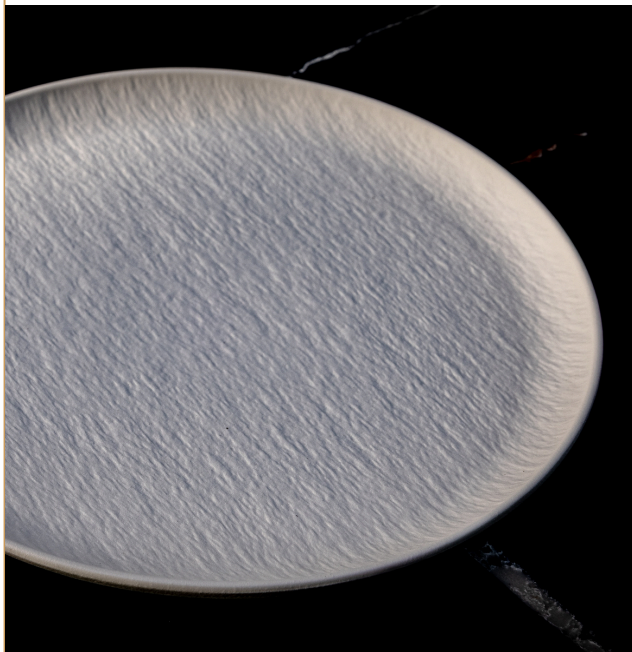

MATTE WHITE SQUARE PLATE

\$2

Ideal for serving the main course.

Material: Textured ceramic with a matte finish.

Dimensions: 10.5"

Available Colors: White

MATTE WHITE SQUARE PLATE

\$2

Ideal for serving the main course.

Material: Textured ceramic with a matte finish.

Dimensions: 12.25"

Available Colors: White

MATTE WHITE BOWL

\$2

Ideal for serving soups, salads and appetizers.

Material: Ceramic with a matte finish.

Dimensions: 8"

Available Colors: White

MATTE WHITE DEEP PLATE

\$2

Ideal for serving soups, appetizers and side dishes.

Material: Ceramic with a matte finish.

Dimensions: 7.5"

Available Colors: White

MATTE WHITE ROUND PLATE

\$2

Ideal for serving the entrée.

Material: Ceramic with a matte finish.

Dimensions: 8.5"

Available Colors: White

MATTE WHITE ROUND PLATE

\$2